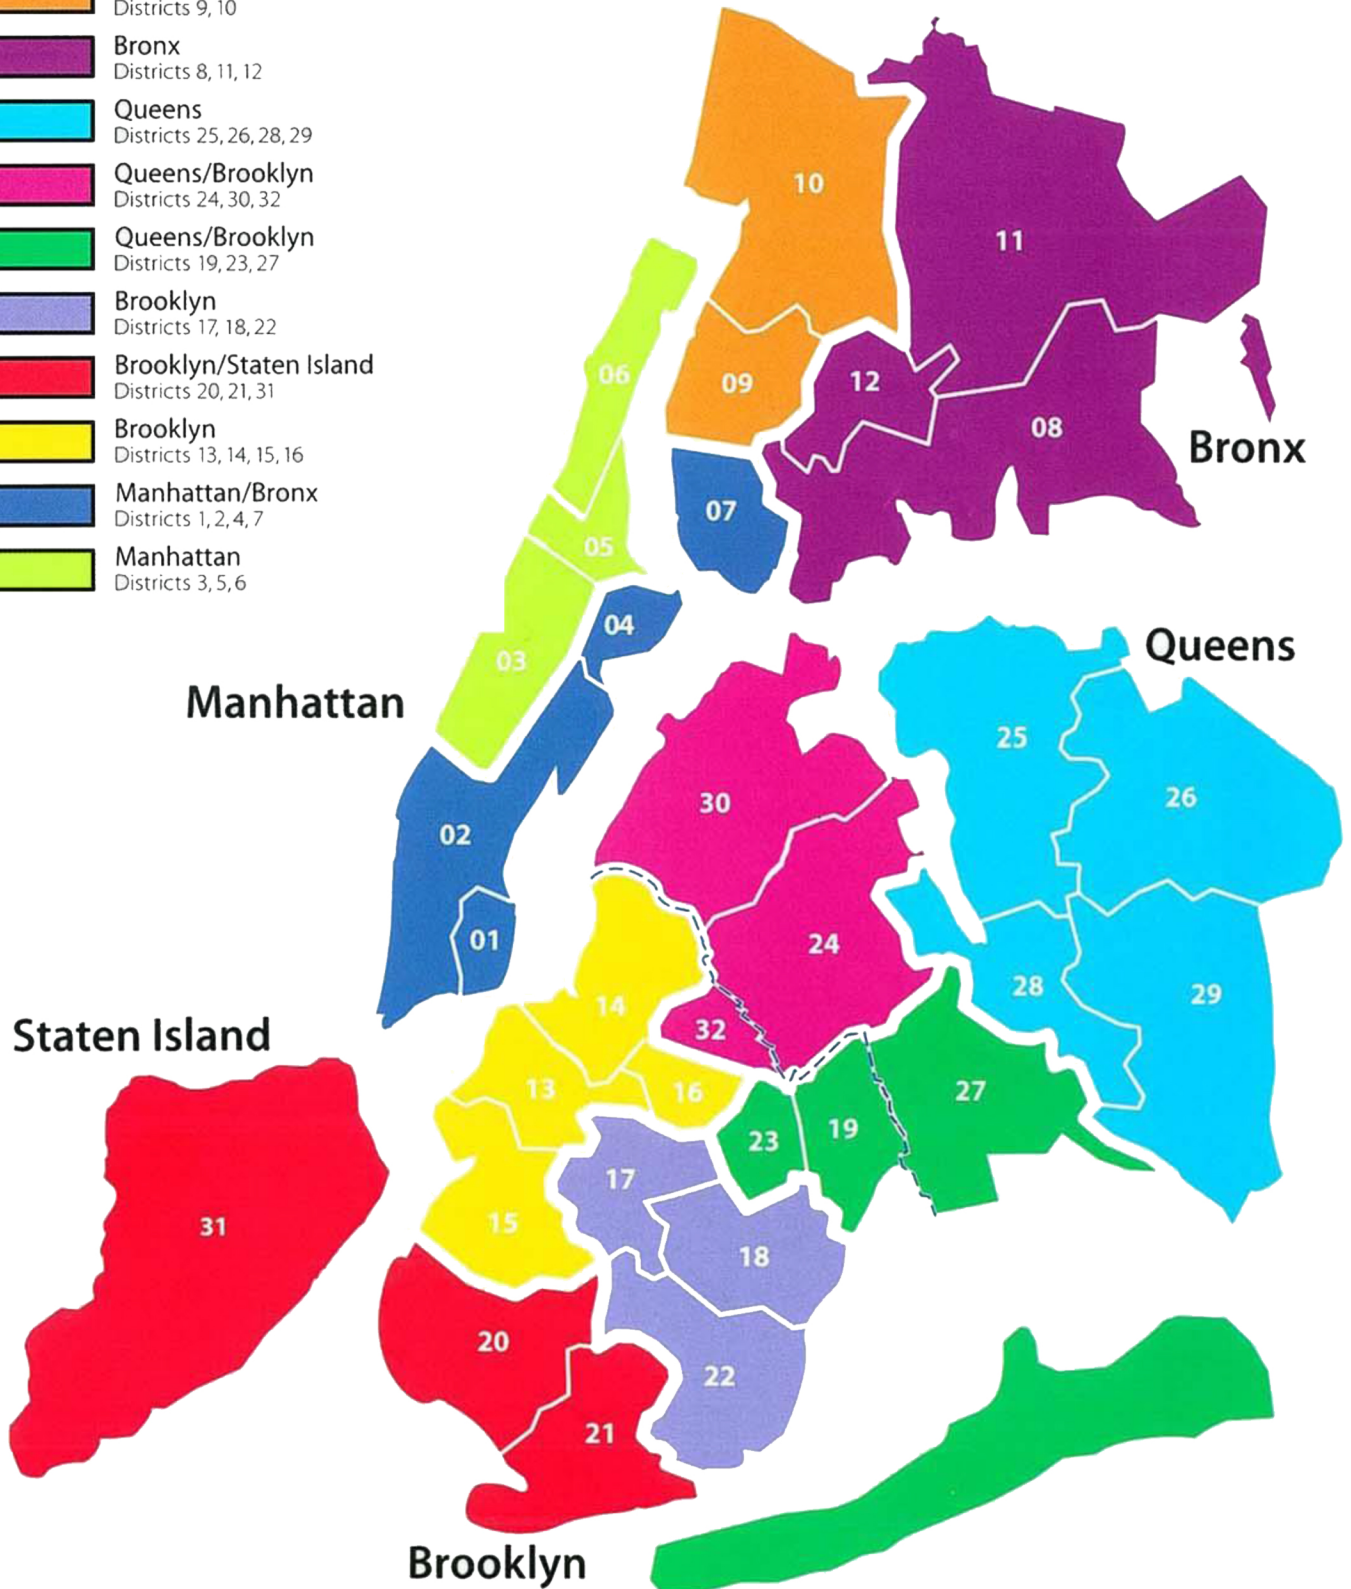

- Bronx**
Districts 9, 10
- Bronx**
Districts 8, 11, 12
- Queens**
Districts 25, 26, 28, 29
- Queens/Brooklyn**
Districts 24, 30, 32
- Queens/Brooklyn**
Districts 19, 23, 27
- Brooklyn**
Districts 17, 18, 22
- Brooklyn/Staten Island**
Districts 20, 21, 31
- Brooklyn**
Districts 13, 14, 15, 16
- Manhattan/Bronx**
Districts 1, 2, 4, 7
- Manhattan**
Districts 3, 5, 6

BRONX LOCATIONS:

District 7

Mott Haven, Port Morris

District 8

Country Club, Edgewater Park, Soundview, Hunts Point

District 9

Morris Heights, Mount Eden

District 10

East Village, Lower East Side

District 2

Financial District, Tribeca, West Village, Clinton, Midtown, Gramercy, Upper East Side

District 3

Lincoln Square, Upper West Side

District 4

East Harlem, Randall's Island

District 5

Central Harlem, Morningside Heights

District 6

Inwood, Washington Heights

QUEENS LOCATIONS:

District 24

Glendale, Ridgewood, Maspeth, Jackson Heights, Sunnyside

District 25